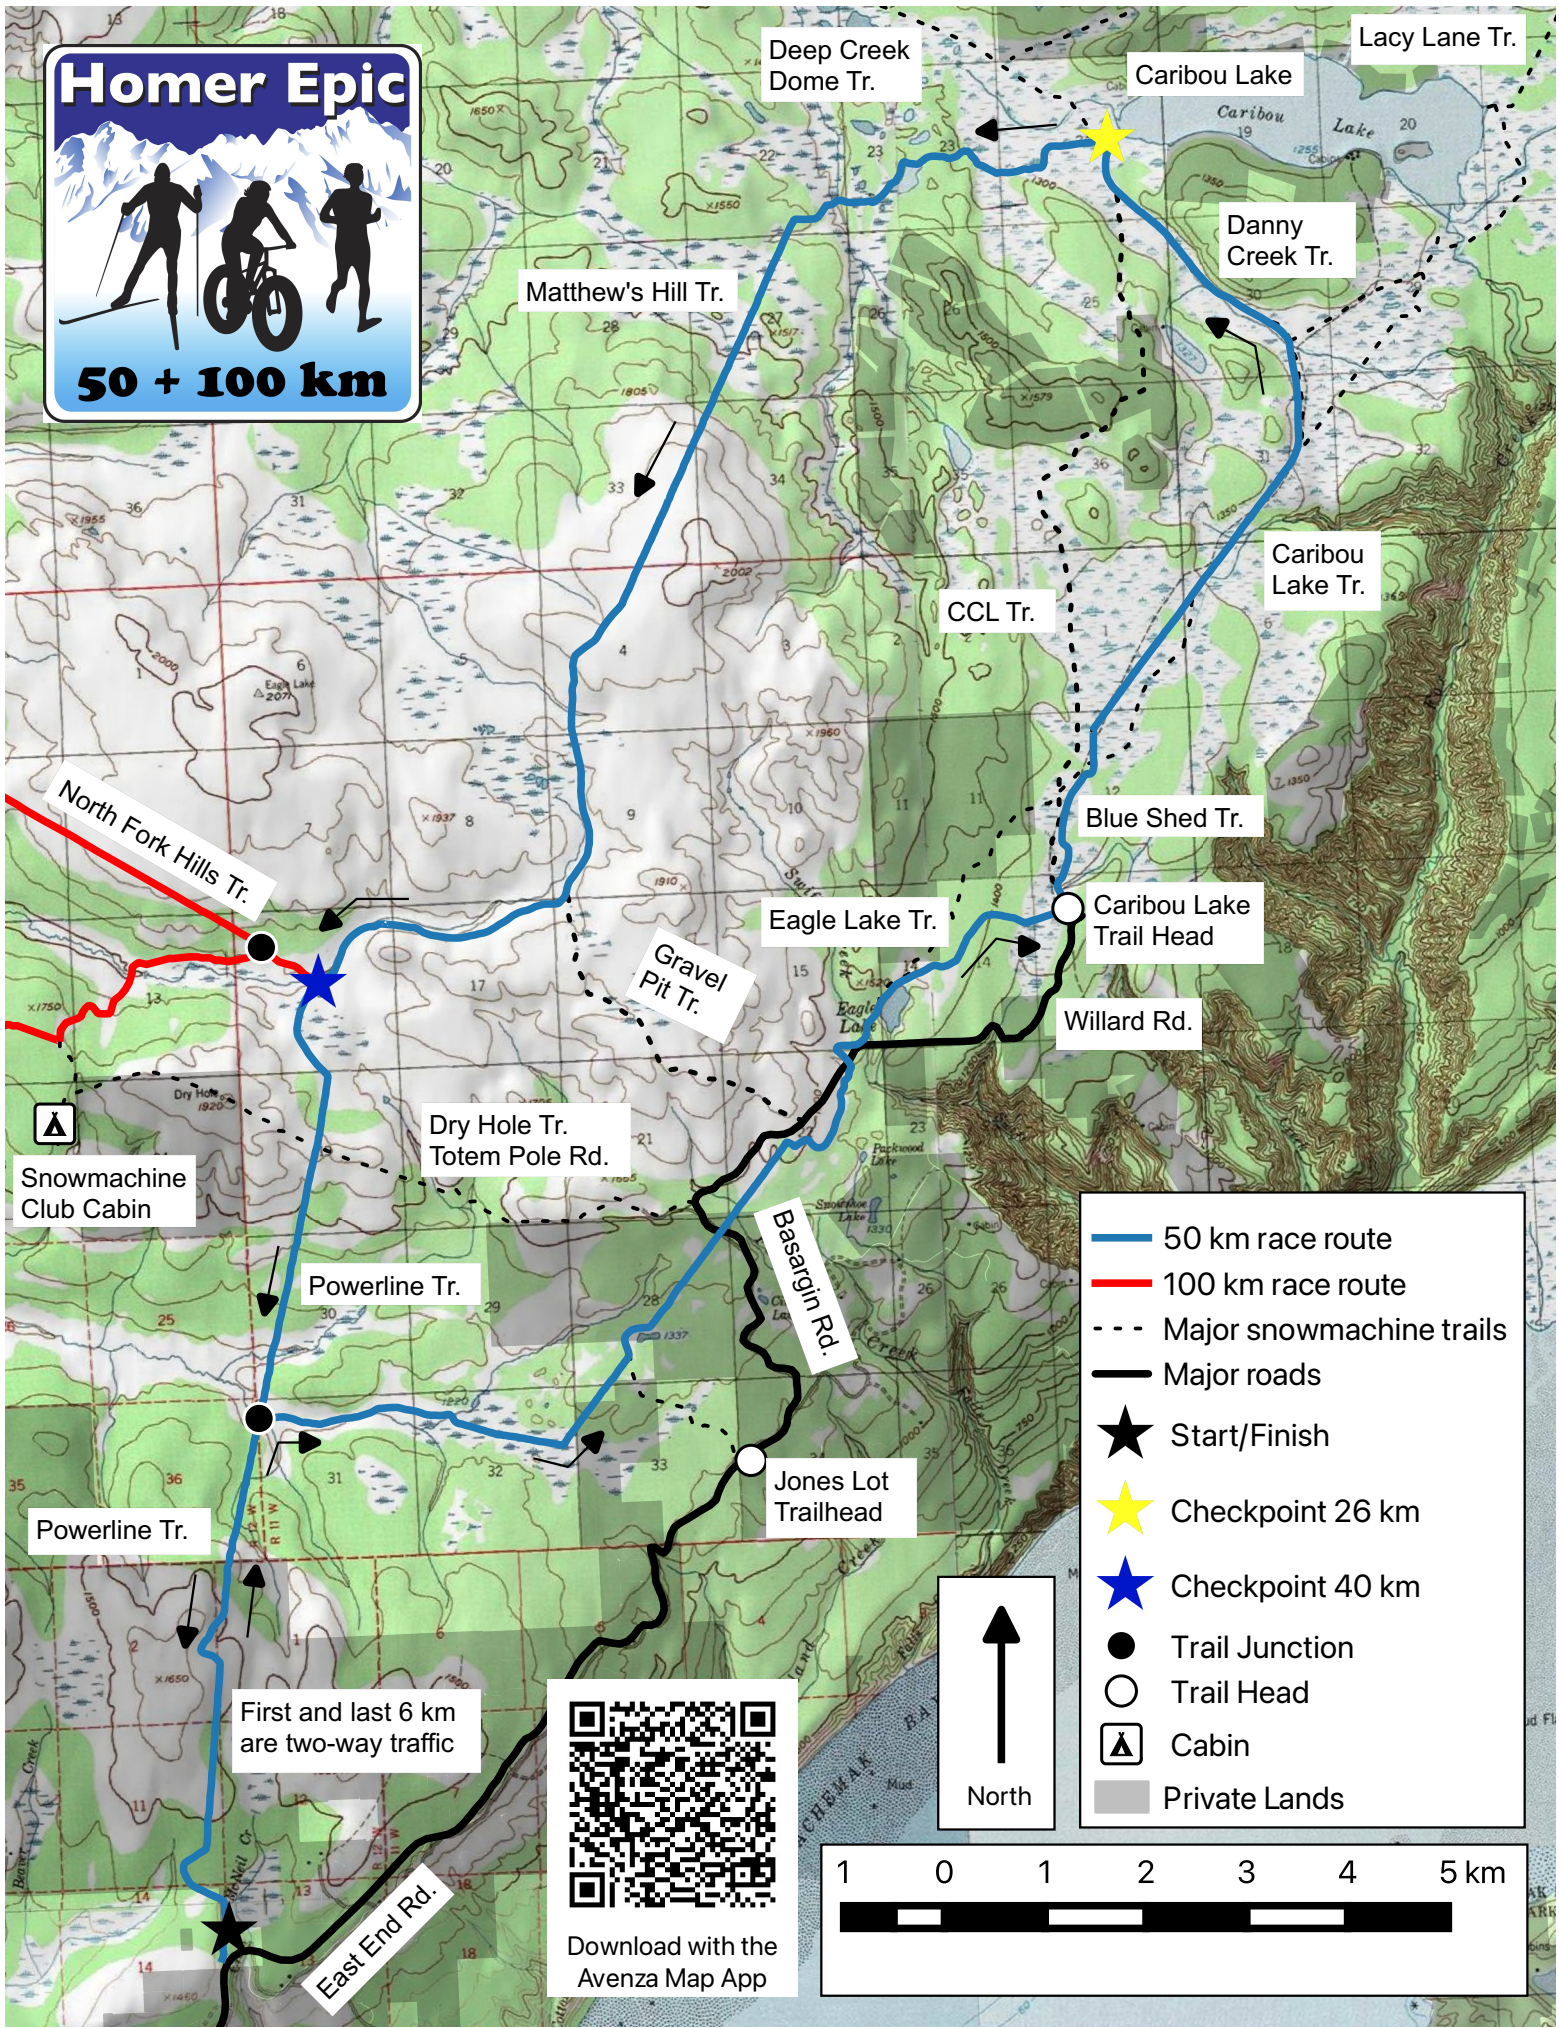

Homer Epic

50 + 100 km

First and last 6 km are two-way traffic

Homer Epic

50 + 100 km

Download with the Avenza Map App

62 km

Red Cabin

North Fork Hills Tr.

Out-and-back with two-way traffic

Snowmads Palace Loop Tr.

North Fork Hills Tr.

Snowmachine club cabin

Trail continues to trailhead 9 km past checkpoint

- 50 km race route
- 100 km race route
- Major snowmachine trails
- Checkpoint 40 & 88 km
- Checkpoint 62 km
- Trail Junction
- Cabin
- Private Lands