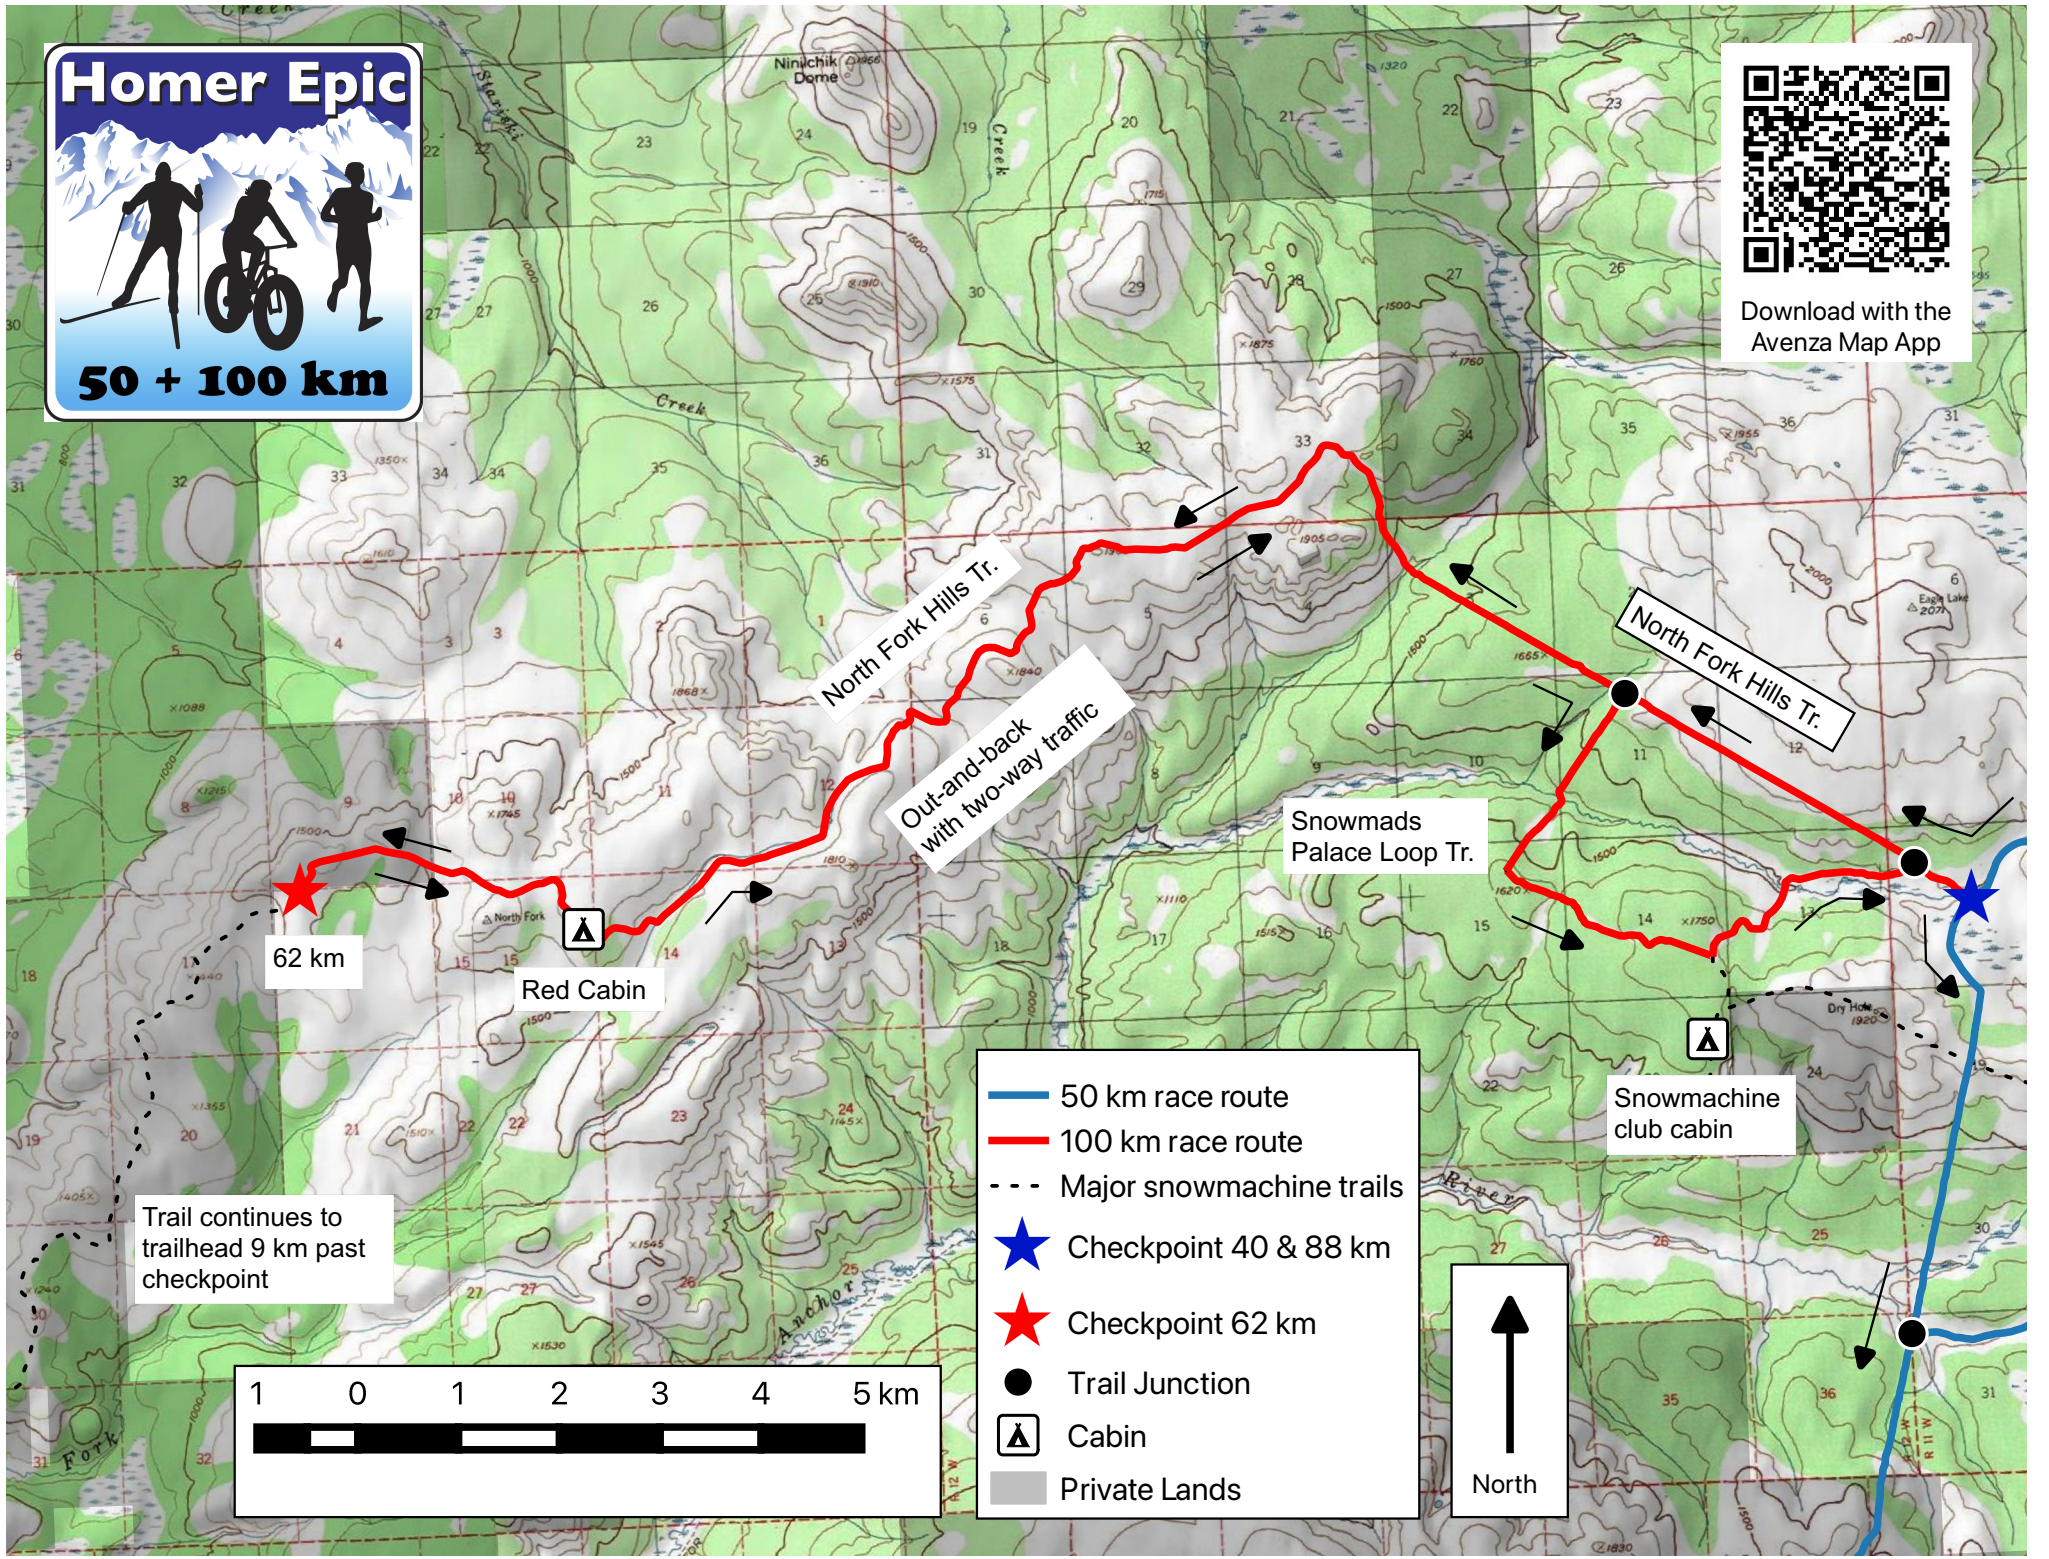

Homer Epic

50 + 100 km

First and last 6 km are two-way traffic

Homer Epic

50 + 100 km

Download with the Avenza Map App

62 km

Red Cabin

North Fork Hills Tr.

Out-and-back with two-way traffic

Snowmads Palace Loop Tr.

North Fork Hills Tr.

Snowmachine club cabin

Trail continues to trailhead 9 km past checkpoint

- 50 km race route
- 100 km race route
- Major snowmachine trails
- Checkpoint 40 & 88 km
- Checkpoint 62 km
- Trail Junction
- Cabin
- Private Lands