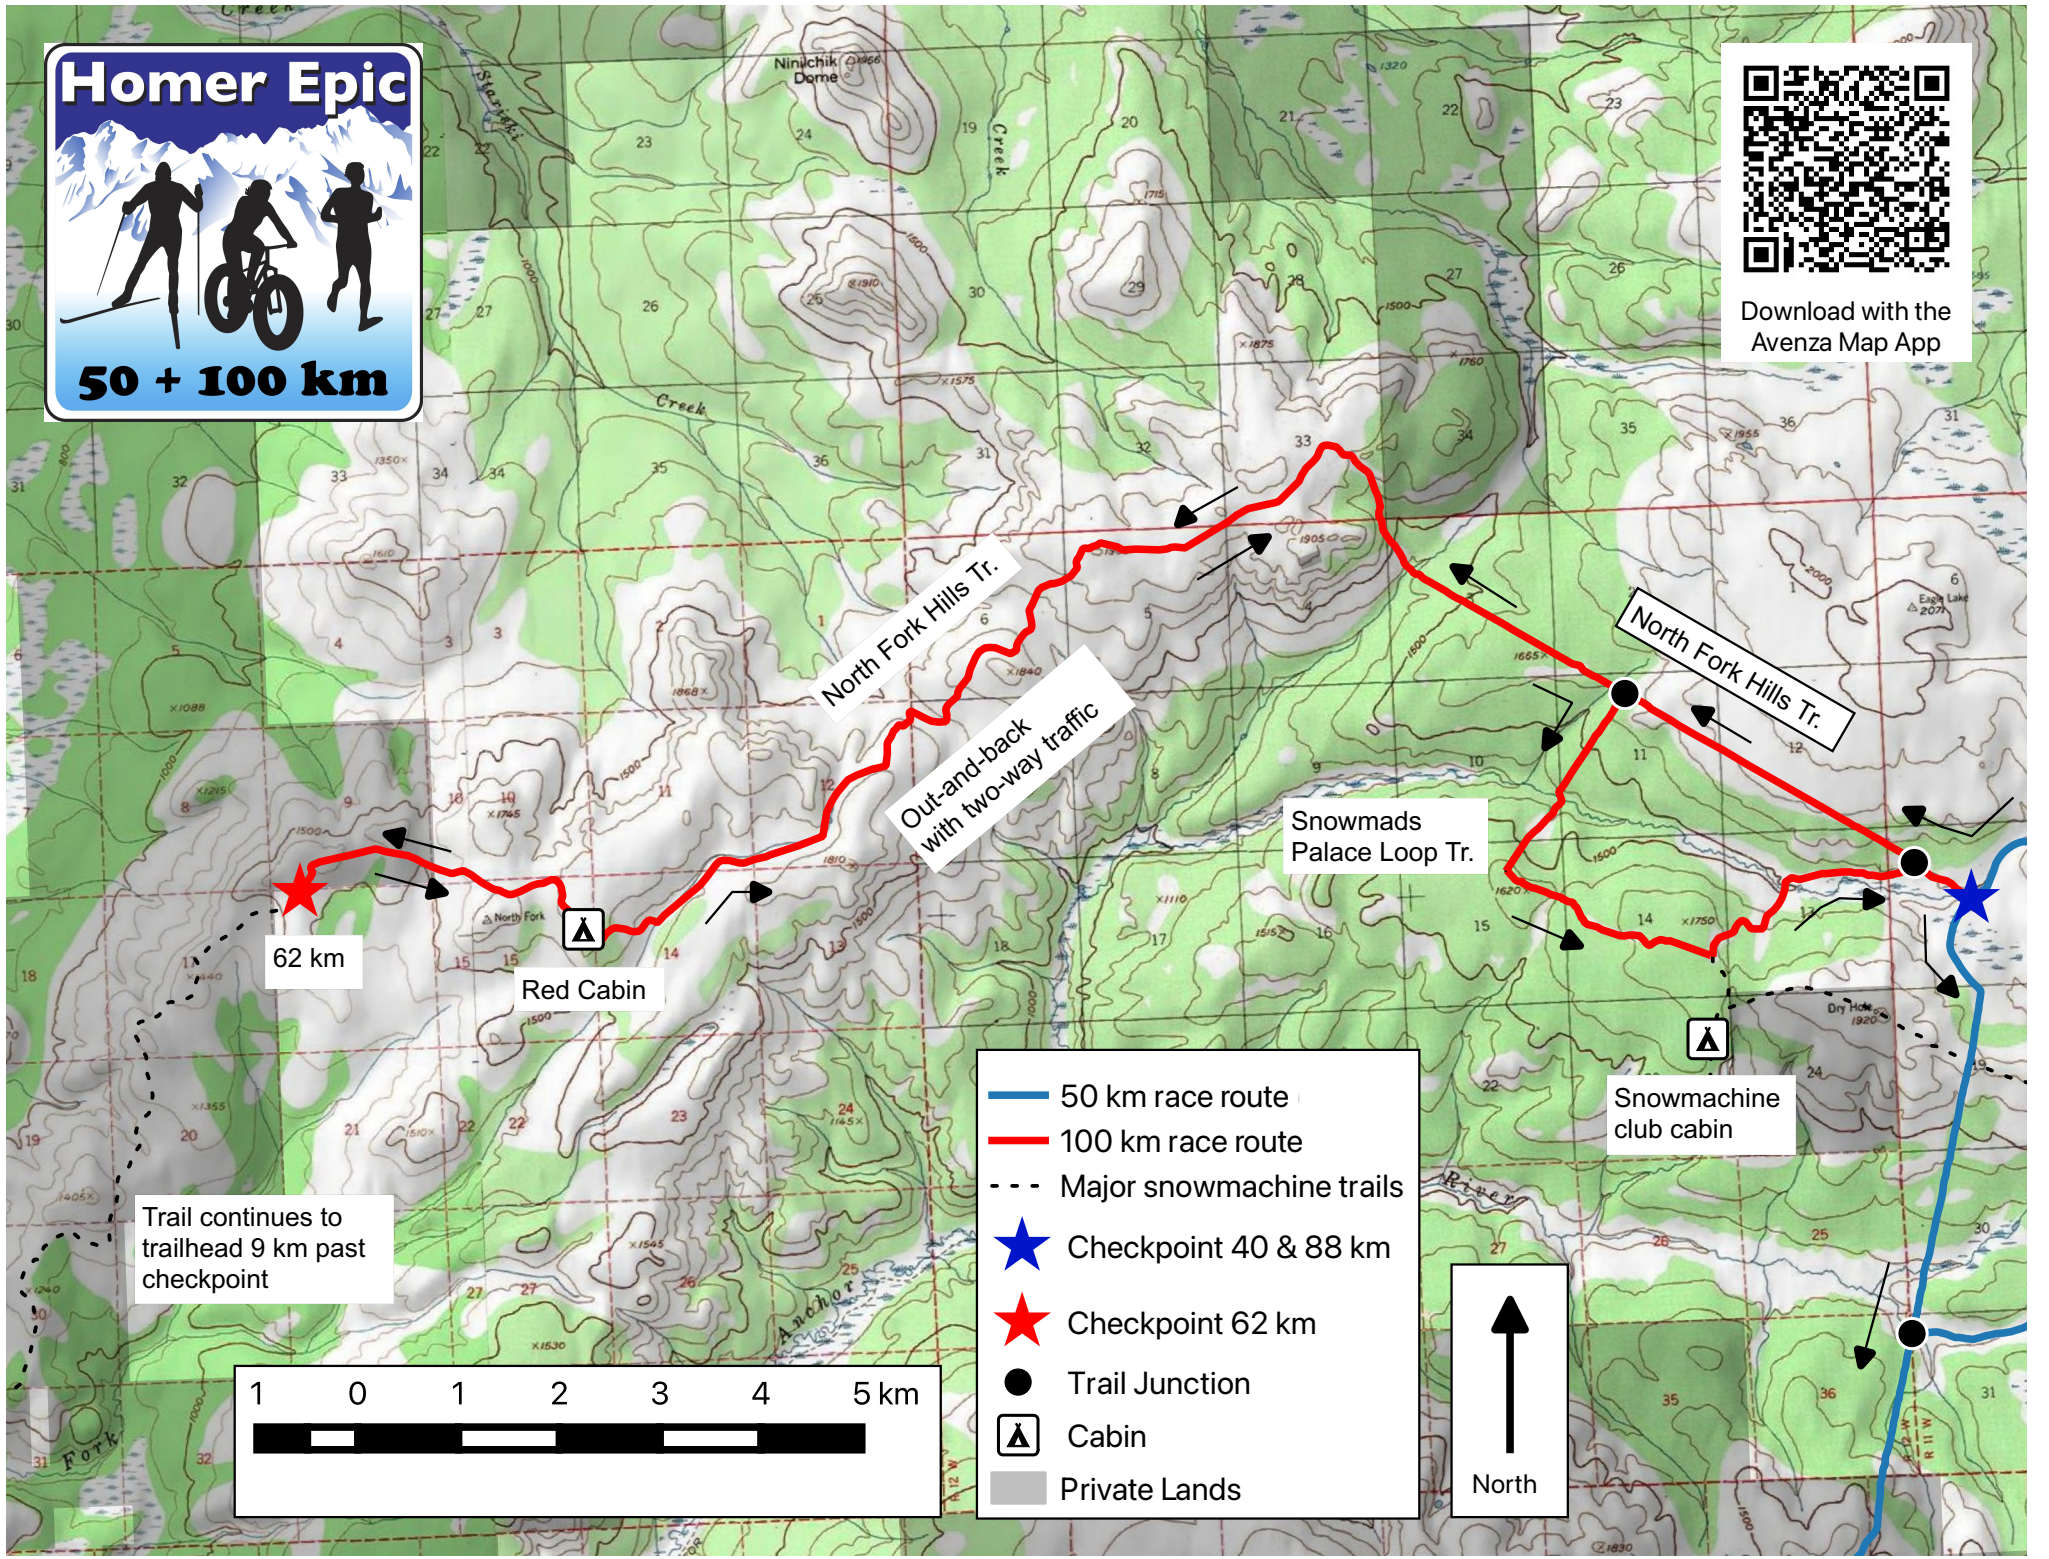

Homer Epic

50 + 100 km

- 50 km race route
- 100 km race route
- - - Major snowmachine trails
- Major roads
- ★ Start/Finish
- ★ Checkpoint 26 km
- ★ Checkpoint 40 km
- Trail Junction
- Trail Head
- ▲ Cabin
- Private Lands

Download with the Avenza Map App

Homer Epic

50 + 100 km

Download with the Avenza Map App

Out-and-back
with two-way traffic

62 km

Red Cabin

Snowmads
Palace Loop Tr.

North Fork Hills Tr.

Snowmachine
club cabin

Trail continues to
trailhead 9 km past
checkpoint

- 50 km race route
- 100 km race route
- - - Major snowmachine trails
- ★ Checkpoint 40 & 88 km
- ★ Checkpoint 62 km
- Trail Junction
- ⚠ Cabin
- Private Lands

North