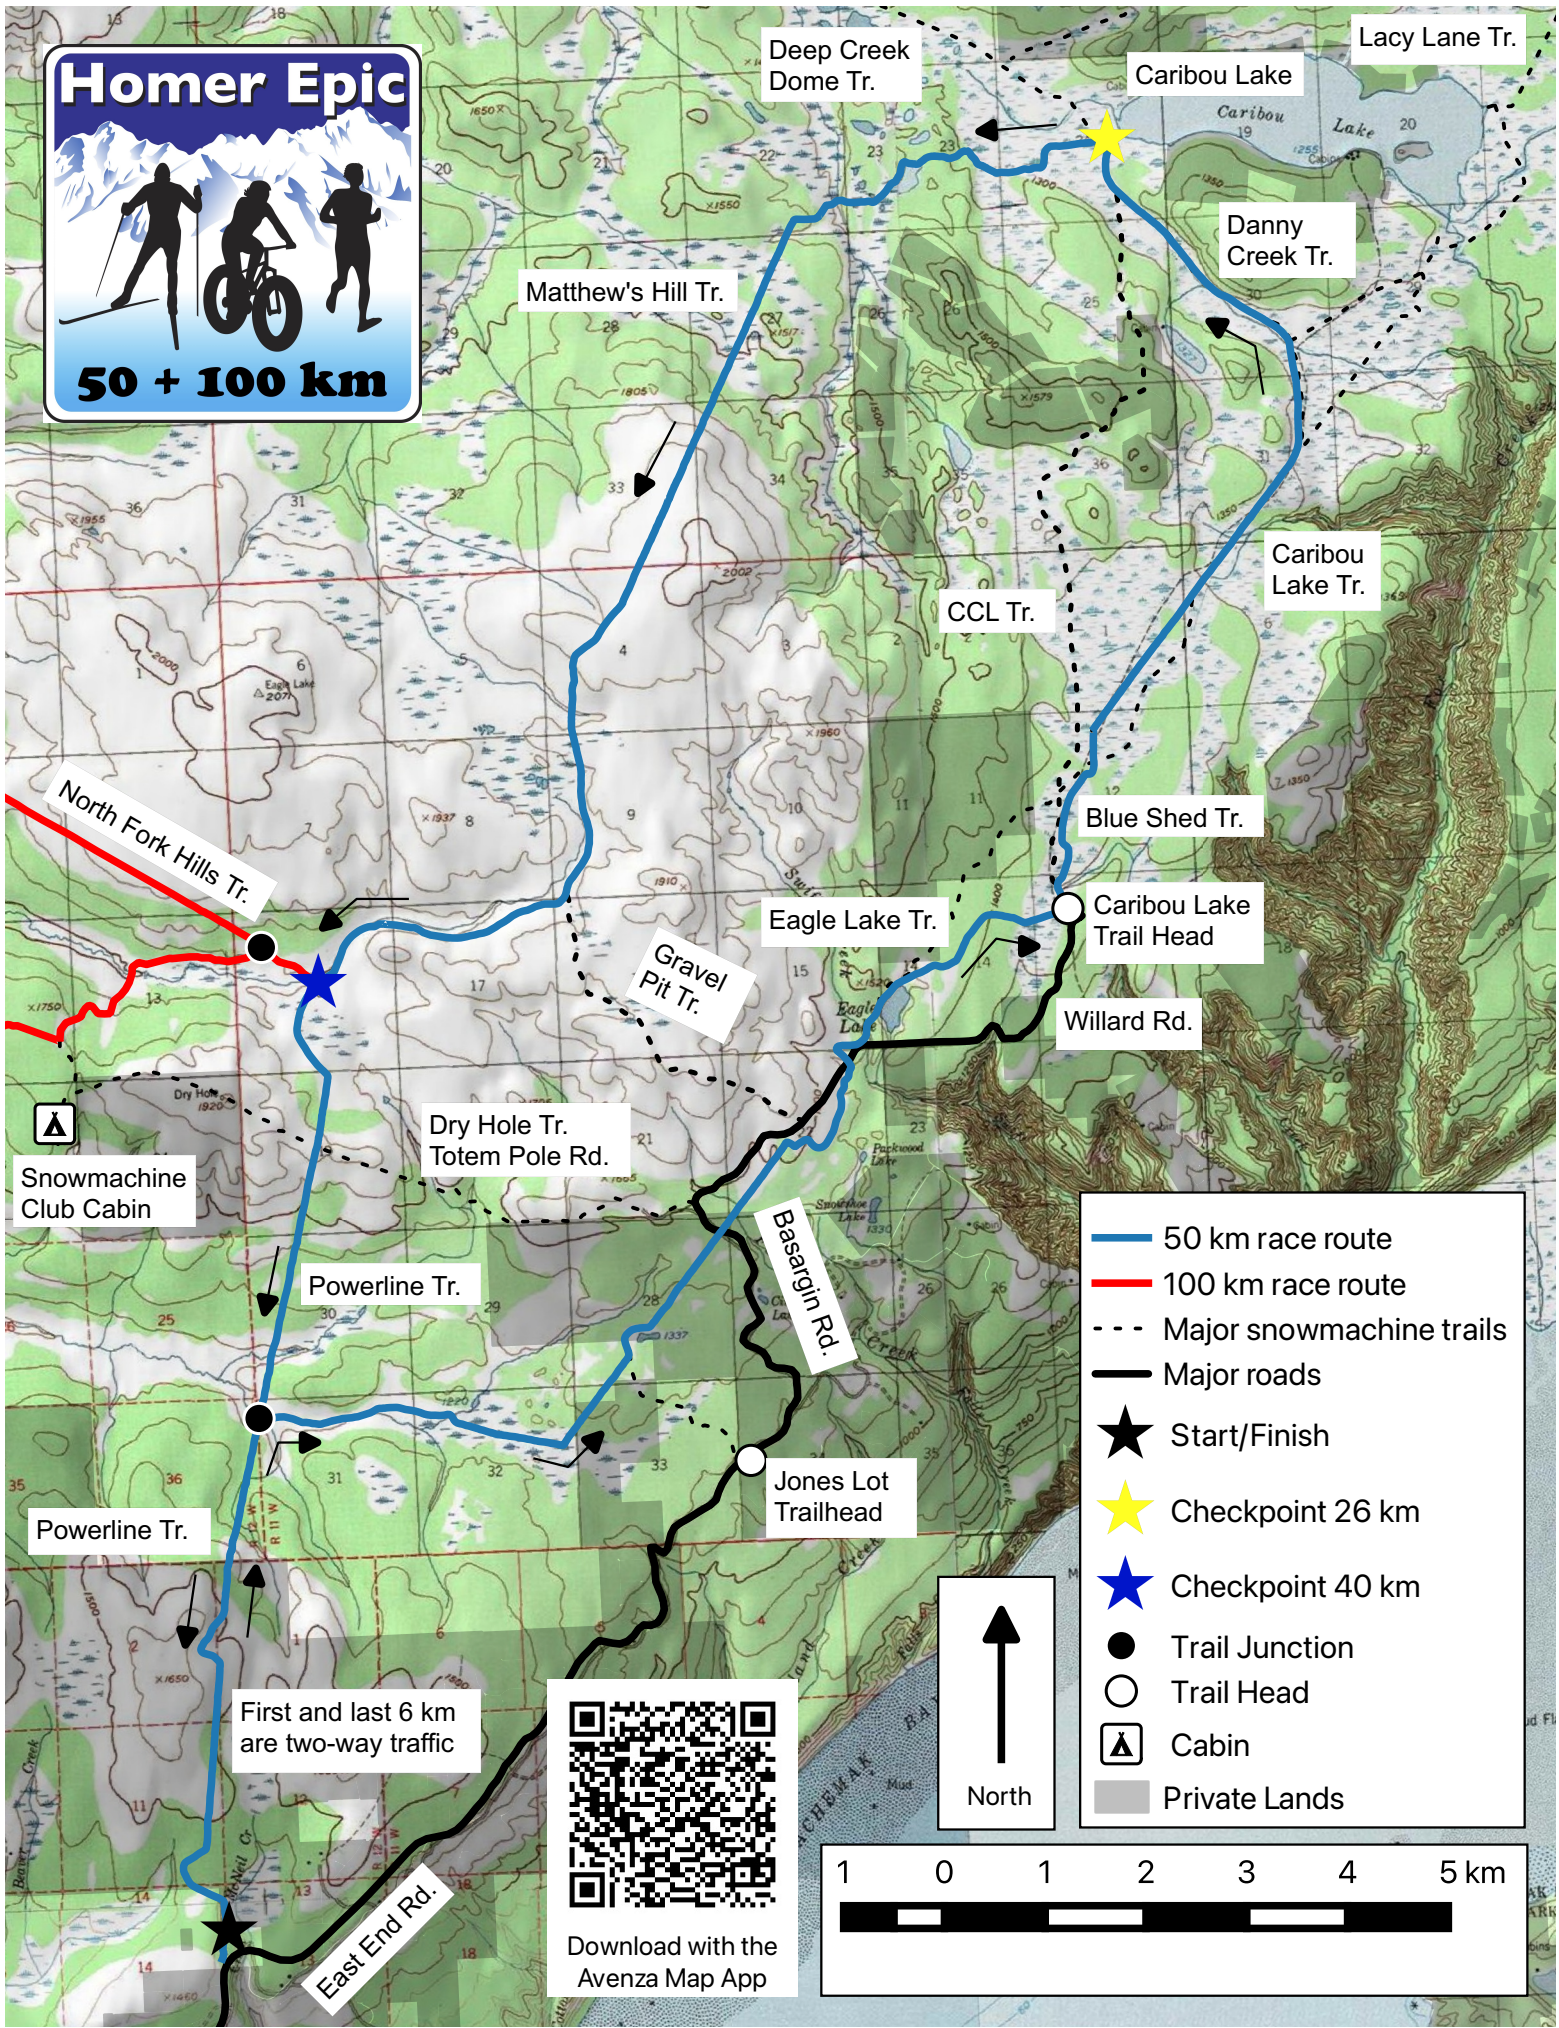

Homer Epic

50 + 100 km

- 50 km race route
- 100 km race route
- - - Major snowmachine trails
- Major roads
- ★ Start/Finish
- ★ Checkpoint 26 km
- ★ Checkpoint 40 km
- Trail Junction
- Trail Head
- ▲ Cabin
- Private Lands

Download with the Avenza Map App

Homer Epic

50 + 100 km

Download with the Avenza Map App

Out-and-back
with two-way traffic

62 km

Red Cabin

Snowmads
Palace Loop Tr.

North Fork Hills Tr.

Snowmachine
club cabin

Trail continues to
trailhead 9 km past
checkpoint

- 50 km race route
- 100 km race route
- - - Major snowmachine trails
- ★ Checkpoint 40 & 88 km
- ★ Checkpoint 62 km
- Trail Junction
- ⚠ Cabin
- Private Lands

North