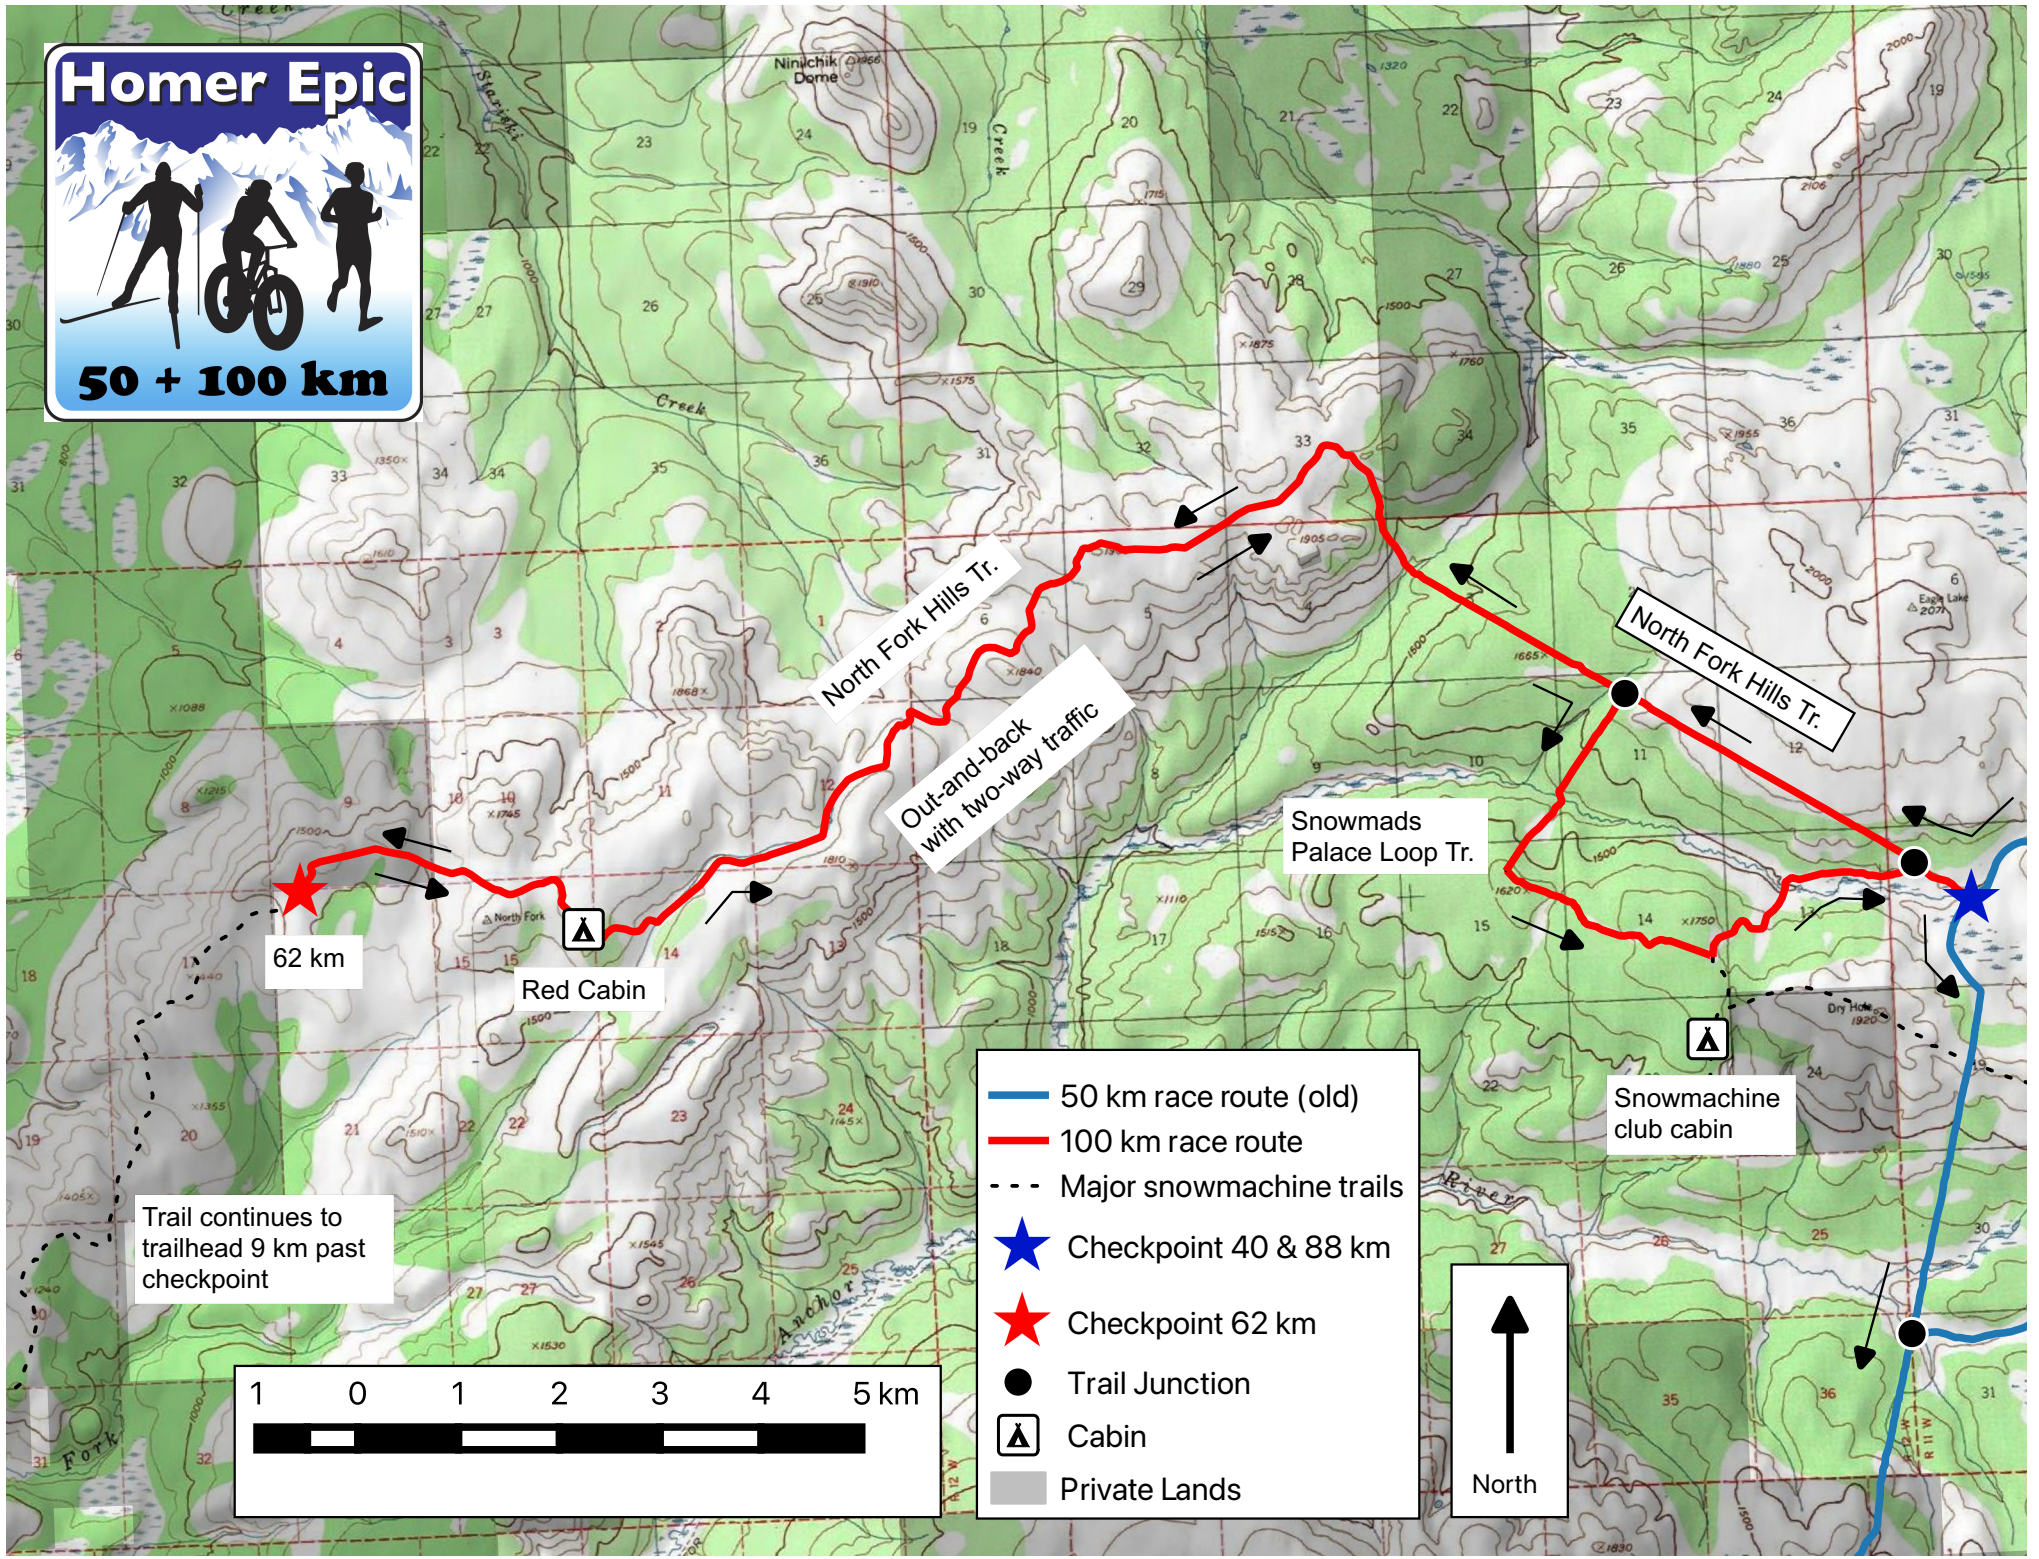

Homer Epic

50 + 100 km

Out-and-back
with two-way traffic

62 km

Red Cabin

Snowmads
Palace Loop Tr.

North Fork Hills Tr.

Snowmachine
club cabin

Trail continues to
trailhead 9 km past
checkpoint

- 50 km race route (old)
- 100 km race route
- - - Major snowmachine trails
- ★ Checkpoint 40 & 88 km
- ★ Checkpoint 62 km
- Trail Junction
- ⚡ Cabin
- Private Lands